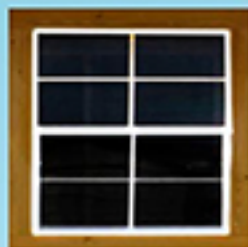

# AVAILABLE OPTIONS

6 PANEL

4 LITE

5 LITE

9 LITE

11 LITE

BARN DOORS- TREATED, PAINTED, METAL

2X3 WINDOW

3X3 WINDOW

6 FT. ROLL UP GARAGE DOOR

9 FT. ROLL UP GARAGE DOOR